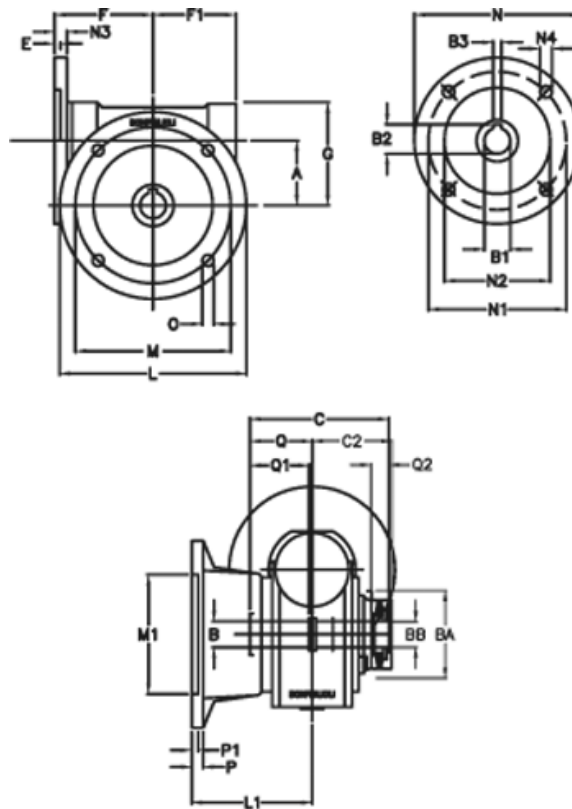

Article number: 390204901043316

Description: Worm Gear with Torque Limiter  
VF 49-L1-F-10 P80B14

## Measures

a = 49.50	C2 = 63,5	m = 90	P = 12
B = 25	Description = VF 49F-xx-80B14	M1 = 70	P1 = 10
B1 E7 = 19	E = 3.0	N = 120	Q = 51.0
B2 = 21.8	F = 70	N1 = 100	Q1 = 41
B3 H9 = 6	F1 = 63	N2 = 80	Q2 = 15
BA = 63	g = 80	N3 = 10.0	
BB H7 = 14	L = 125	N4 = 7.0	
C = 105	L1 = 85.5	O = 10.5	